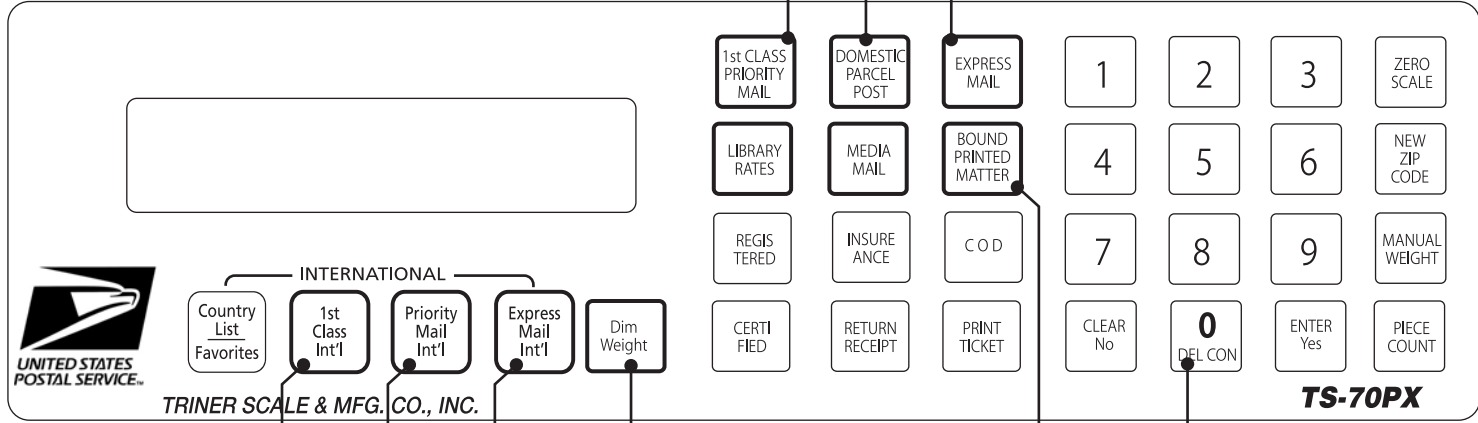

TS-70PX & TS-70xi Primary Services for USPS RATES

Press Key to Toggle:

- 1st Class Letter
- 1st Class Flat
- 1st Class Parcel
- Priority Mail
- Priority Flat Envelope, Regular
- Priority Flat Envelope, Legal
- Priority Flat Box, Small
- Priority Flat Box, Regular
- Priority Flat Box, Large

Press Key to Toggle:

- Priority Mail Express
- Priority Mail Express Flat Envelope
- Priority Mail Express Flat Box
- Priority Mail Express AM
- Priority Mail Express AM Flat Envelope
- Priority Mail Express AM Flat Box

(10:30 AM Delivery Fee)

Standard
Post

Press Key to Toggle:

- 1st Class Int'l Letter
- 1st Class Int'l Flat
- 1st Class Int'l Parcel

Press Key to Toggle:

- Priority Int'l
- Priority Int'l Flat Envelope
- Priority Flat Box, Small
- Priority Flat Box, Regular
- Priority Flat Box, Large

Press Key to Toggle:

- Priority Mail Express Int'l
- Priority Mail Express Int'l Flat Rate Envelope
- Priority Mail Express Int'l Flat Rate Box

Note: On TS-70xi models, the DEL CON key replaces the PRINT TICKET key