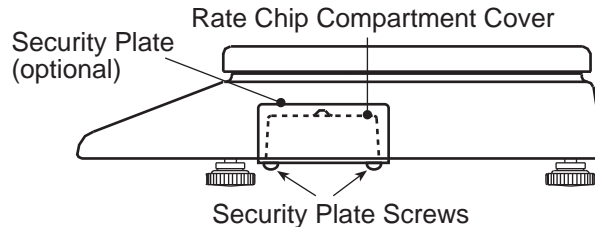

TRINER SCALE

Rate Chip Installation

Instructions For:

<u>Scale Model</u>	<u>Part No.</u>
TS-70PX.....	RC001
TS-70xi	RC030

To install your new Rate Chip:

1. Turn the scale off and unplug the AC adapter from the wall outlet. If the scale is connected to a remote device, unplug that connection also.
2. The rate chip compartment is located on the right side of the scale. If equipped with a Security Plate, remove the two screws and set the plate aside. Use a small flat head screw driver and gently pry open the plastic Rate Chip Compartment Cover.
3. Remove the Rate Chip card by grasping the edges and pulling straight out.

4. Insert the new Rate Chip card. Make sure the card is fully inserted into the slot (the rate card can only be installed in one direction. If it does not fit properly, turn it over and reinsert).
5. Replace the Rate Chip Compartment Cover and, if needed, the Security Plate.
6. Reconnect the AC adapter.
7. Your scale is now ready for use with its new, updated rates.

Triner Scale & Mfg. Co., Inc.
8411 Hacks Cross Road
Olive Branch, MS 38654-4010
TEL: 1-662-890-2385 or
1-800-238-0152